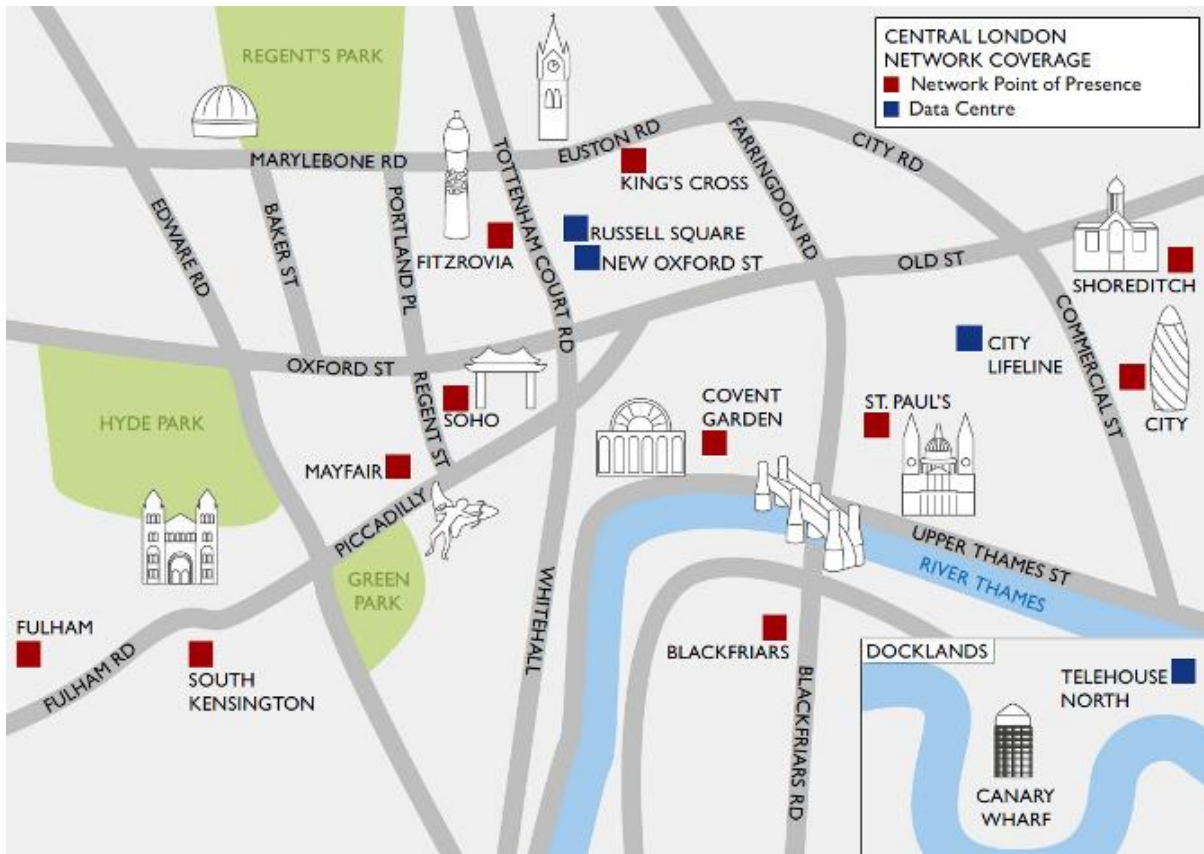

Our Network

As a business connectivity aggregator Stream Networks have access to a large network footprint, allowing us access to some 2000 leased line Ethernet fibre nodes; across multiple tier one providers with network reach extending to not just the UK, but dedicated MPLS and VPLS connectivity worldwide.

Metro Network

UK Core Nodes

Central and South

South West

North

Stream Networks Core